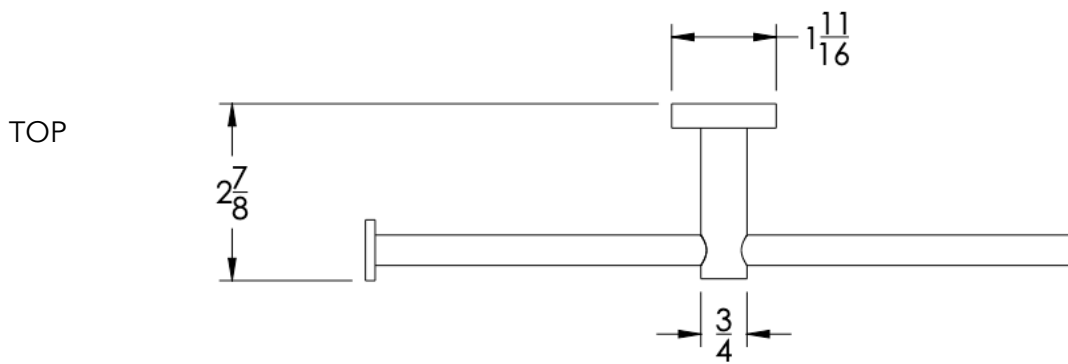

neelnox

LET
THERE
BE **DESIGN.**

FEATURES

- Premium 304 Grade Stainless Steel
- Solid Mount Construction
- Concealed Installation Hardware
- State of the art wall anchors included for installation on Dry wall or Tile

Dimensions in inches

NOTE: Dimensions subject to change without notice.