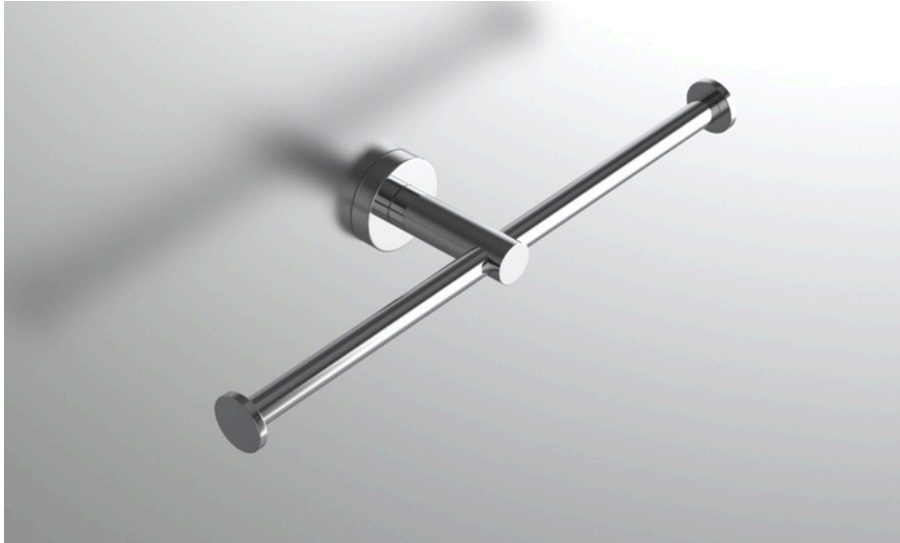

neelnox

LET
THERE
BE **DESIGN.**

FEATURES

- Premium 304 Grade Stainless Steel
- Solid Mount Construction
- Concealed Installation Hardware
- State of the art wall anchors included for installation on Dry wall or Tile

COLLECTION AVIATOR

TISSUE HOLDER

Model	Product	Finishes Available
AVI-TPHD1	Tissue Holder	Multiple finishes available. Over 23 finishes to choose from.

FINISHES			
	Polished (-P)	Antique Copper (-ACOP)	Polished Gold (-PGLD)
	Brushed (-B)	Polished Brass (-PBRS)	Brushed Copper (-BCOP)
	Brushed Gold (-BGLD)	Matte White (-WHT)	Brushed Rose Gold (-BRGD)
	Matte Black (-BLK)	Brushed Modern Bronze (-BMBRZ)	Brushed Black (-BRBLK)
	Oil Rubbed Bronze (-ORB)	Glossy White (-GWHT)	Polished Black (-PBLK)
	Brushed Brass (-BBRS)	Polished Rose Gold (-PRGD)	Antique Nickel (-ANKL)
	Brushed Bronze (-BBRZ)	Unlacquered Brass (-UBRS)	Black Nickel (-NKBL)
	Antique Brass (-ABRS)	Polished Nickel (-PNKL)	