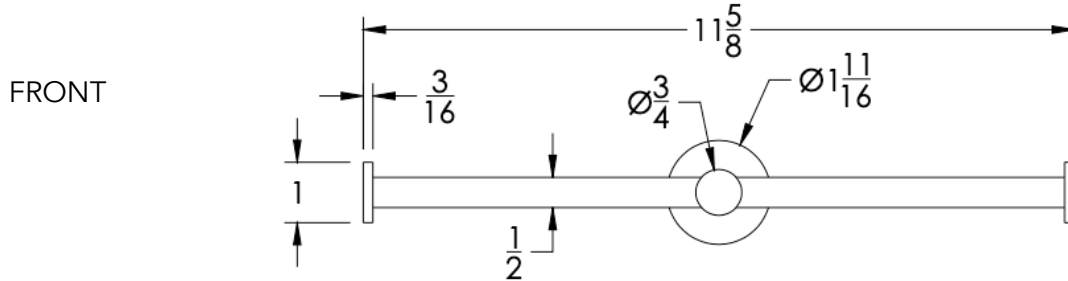

Dimensions in inches

NOTE: Dimensions subject to change without notice.