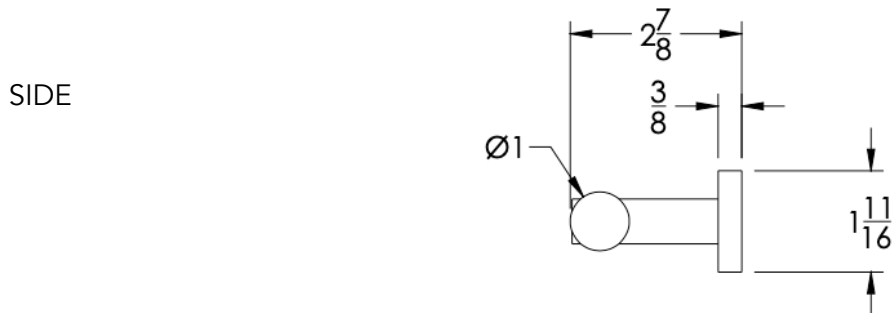

Dimensions in inches

NOTE: Dimensions subject to change without notice.